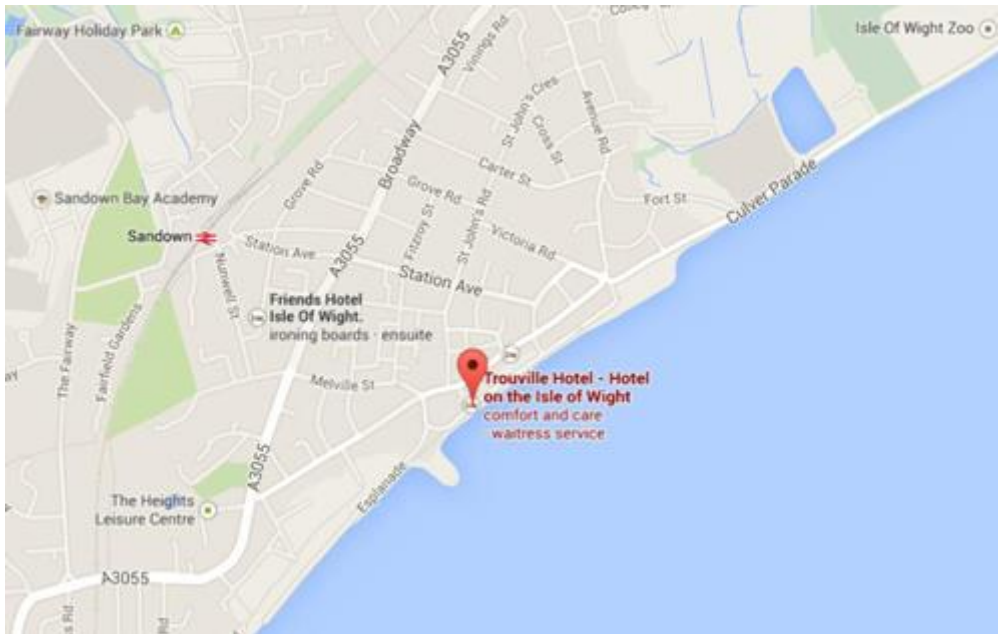

Stagecoach Promotions

Date	Friday 7 th October – Monday 10 th October 2022
Venue	The Trouville Hotel, Esplanade, Sandown, Isle of Wight, PO36 8LB
Description	A welcome Autumn dance break at this super hotel, right on the sea front in Sandown. There is an impressive 1500 square feet of maple sprung dance floor, and the ballroom has its own bar.
Level	All levels Line Dance weekend. Whether you are a relative beginner, improver or an intermediate level dancer, there is something for everyone on this weekend.
Acts	Texas Tornados, Tony Crooks and Gary Leonard
DJ	Andy Arizona
Tuition	Andy Arizona – Tuition Saturday and Sunday mornings
Price	£249.00 per person including the ferry – single room supplements may apply
Duration	3 nights Friday, Saturday, Sunday
Board	Half Board
Notes	Self-drive weekend break. Our pricing includes the ferry crossing for a car and a minimum of two passengers. We use Wightlink crossings from Lymington to Yarmouth return, or from Portsmouth to Fishbourne return, or Red Funnel from Southampton to Cowes return. If there is only one person in the car, the hotel would charge a £30 ferry supplement charge.
Deposit	£50.00 per person overall. This can be paid in one transaction, or split over two payments of £25.00 each. The 1 st stage deposit of £25.00 per person is for the room deposit. If paying deposits before March of 2022, the 2 nd stage deposit can be paid later on, and is again £25.00 per person towards the ferry costs. If paying deposits after 1 st March 2022, the full £50 per person deposit is due.