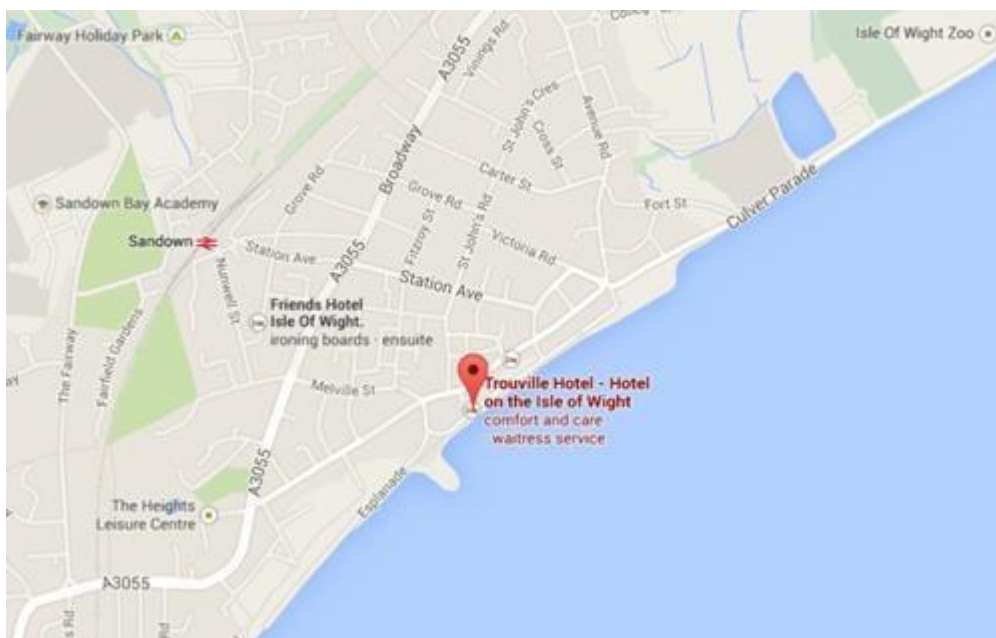

Stagecoach Promotions

Date	Friday 13 th October – Monday 16 th October 2023
Venue	The Trouville Hotel, Esplanade, Sandown, Isle of Wight, PO36 8LB
Description	A welcome Autumn dance break at this super hotel, right on the sea front in Sandown. There is an impressive 1500 square feet of maple sprung dance floor, and the ballroom has its own bar.
Level	All levels Line Dance weekend. Whether you are a relative beginner, improver or an intermediate level dancer, there is something for everyone on this weekend.
Acts	Chris Mezza, Martin Jaye and Wayne T.
DJ	Andy Arizona
Tuition	Andy Arizona – Tuition Saturday and Sunday mornings
Price	£259.00 per person including the ferry – single room supplements may apply
Duration	3 nights Friday, Saturday, Sunday
Board	Half Board
Notes	Self-drive weekend break. Our pricing includes the ferry crossing for a car and a minimum of two passengers. We use Wightlink crossings from Lymington to Yarmouth return, or from Ports mouth to Fishboume return, or Red Funnel from Southampton to East Cowes return. If there is only one person in the car, the hotel would charge a £30 ferry supplement charge.
Deposit	£60.00 per person overall. This can be paid in one transaction, or split over two payments of £30.00 each. The 1 st stage deposit of £30.00 per person is for the room deposit. If paying deposits before March of 2023, the 2 nd stage deposit can be paid later on, and is again £30.00 per person towards the ferry costs. If paying deposits after 1 st March 2023, the full £60 per person deposit is due.